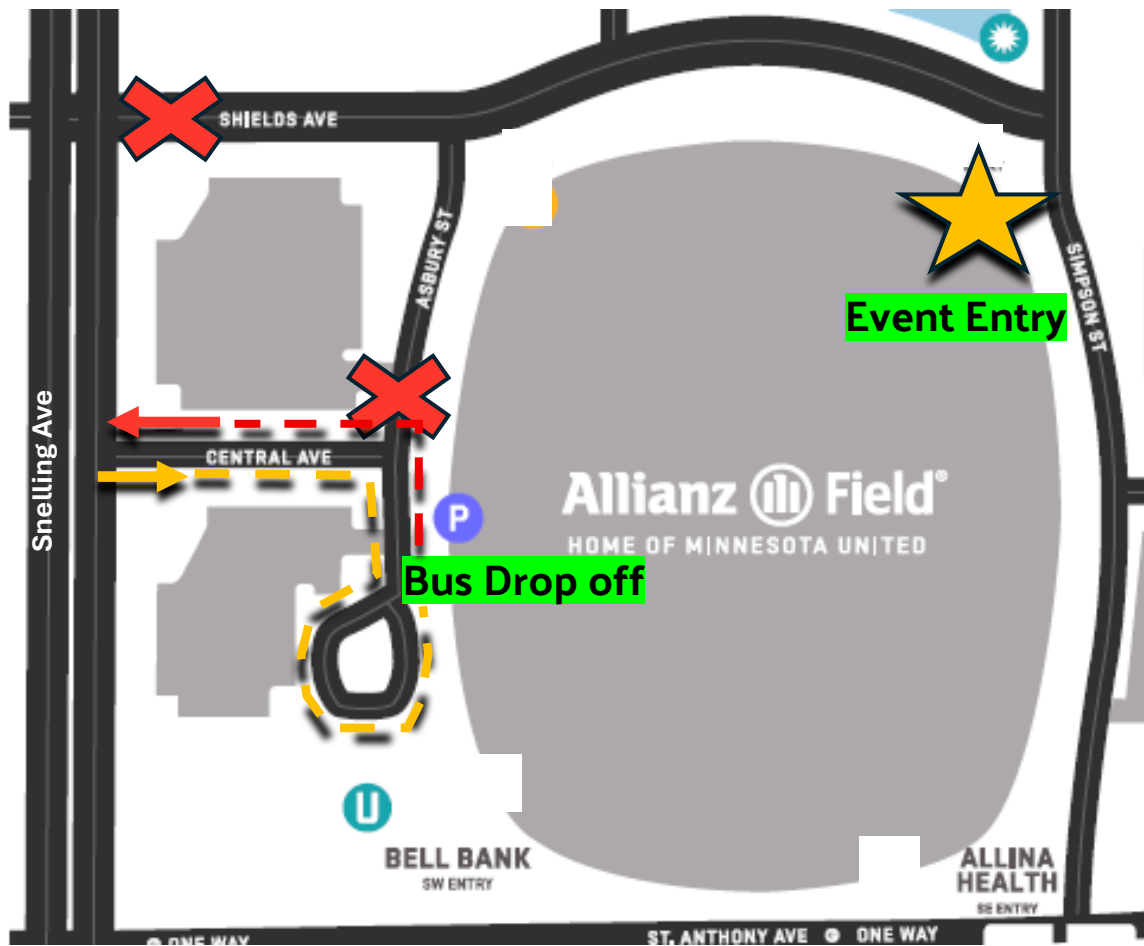

BUS DROP-OFF: ALLIANZ FIELD

BUS DROP-OFF

Please note road closures. **X**
Enter bus drop off area from Snelling Ave on west side of stadium.

Drop off Directions:

- Enter Central Ave (west side of Stadium)
- Turn right onto Audrey St. and follow road to make loop around "UNITED" sign.
- Bus drop-off along sidewalk

Parking: All buses to **park in Herberger's** parking lot on the east side of Pascal St.

- Exit Central Ave and turn right on Snelling Ave, turn right on University Ave, turn right on Pascal St. and parking lots are to your left.